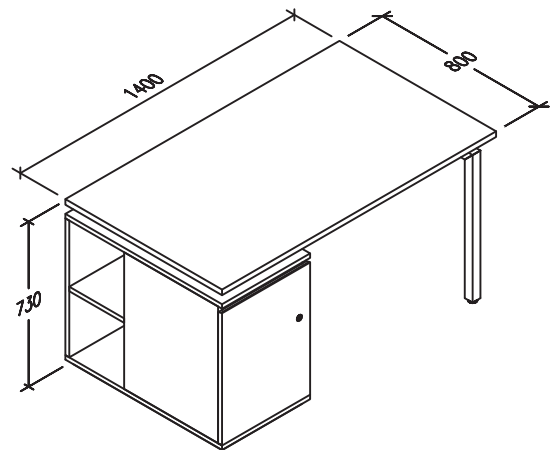

MEZZO STAFF

M-NMZ-STAFF-14080

DIMENSIONS

Width : 1400mm

Depth : 800mm

Height : 730mm

DETAILS

- Table top made of 24mm MDF with CPL lamination, PVC edging
- Fix pedestal made of 18mm MDF with CPL lamination, PVC edging
2 open Shelf, 1 drawer, handle finger groove
- Legs metal pipe square 40x40 finish powder coating

DIMENSIONS

Width : 1600mm

Depth : 1600mm

Height : 730mm

DETAILS

- Table top made of 24mm MDF with CPL lamination, PVC edging
- Fix pedestal made of 18mm MDF with CPL lamination, PVC edging
2 open Shelf, 1 drawer, handle finger groove
- Side Pedestal made of 18mm MDF with CPL lamination, PVC edging
1 swing door, handle finger groove

Width : 2000mm

Depth : 2050mm

Height : 730mm

DETAILS

- Table top made of 24mm MDF with CPL lamination, PVC edging
- Fix pedestal made of 18mm MDF with CPL lamination, PVC edging
2 open Shelf, 1 drawer, handle finger groove
- Side credenza made of 18mm MDF with CPL lamination, PVC edging
1 swing door, 2 sliding door, handle finger groove