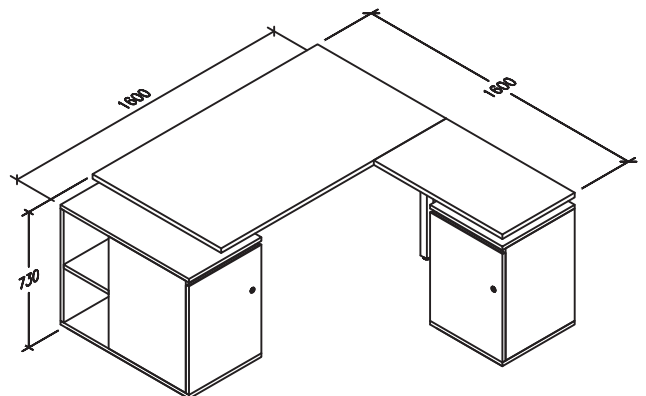

MEZZO STAFF

M-NMZ-STAFF-14080

DIMENSIONS

Width : 1400mm

Depth : 800mm

Height : 730mm

DETAILS

- Table top made of 24mm MDF with CPL lamination, PVC edging
- Fix pedestal made of 18mm MDF with CPL lamination, PVC edging
2 open Shelf, 1 drawer, handle finger groove
- Legs metal pipe square 40x40 finish powder coating

DIMENSIONS

Width : 1600mm

Depth : 1600mm

Height : 730mm

DETAILS

- Table top made of 24mm MDF with CPL lamination, PVC edging
- Fix pedestal made of 18mm MDF with CPL lamination, PVC edging
2 open Shelf, 1 drawer, handle finger groove
- Side Pedestal made of 18mm MDF with CPL lamination, PVC edging
1 swing door, handle finger groove

Width : 2000mm

Depth : 2050mm

Height : 730mm

DETAILS

- Table top made of 24mm MDF with CPL lamination, PVC edging
- Fix pedestal made of 18mm MDF with CPL lamination, PVC edging
2 open Shelf, 1 drawer, handle finger groove
- Side credenza made of 18mm MDF with CPL lamination, PVC edging
1 swing door, 2 sliding door, handle finger groove