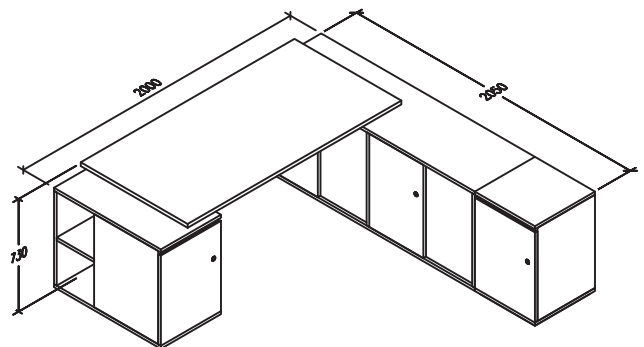

MEZZO STAFF

M-NMZ-STAFF-14080

DIMENSIONS

Width : 1400mm

Depth : 800mm

Height : 730mm

DETAILS

- Table top made of 24mm MDF with CPL lamination, PVC edging
- Fix pedestal made of 18mm MDF with CPL lamination, PVC edging
2 open Shelf, 1 drawer, handle finger groove
- Legs metal pipe square 40x40 finish powder coating

DIMENSIONS

Width : 1600mm

Depth : 1600mm

Height : 730mm

DETAILS

- Table top made of 24mm MDF with CPL lamination, PVC edging
- Fix pedestal made of 18mm MDF with CPL lamination, PVC edging
2 open Shelf, 1 drawer, handle finger groove
- Side Pedestal made of 18mm MDF with CPL lamination, PVC edging
1 swing door, handle finger groove

Width : 2000mm

Depth : 2050mm

Height : 730mm

DETAILS

- Table top made of 24mm MDF with CPL lamination, PVC edging
- Fix pedestal made of 18mm MDF with CPL lamination, PVC edging
2 open Shelf, 1 drawer, handle finger groove
- Side credenza made of 18mm MDF with CPL lamination, PVC edging
1 swing door, 2 sliding door, handle finger groove