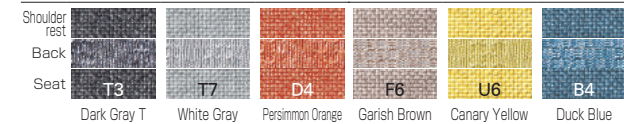

Fabric color

■Textured Mesh (Back: JE), (Seat: SA) Polyester 100%