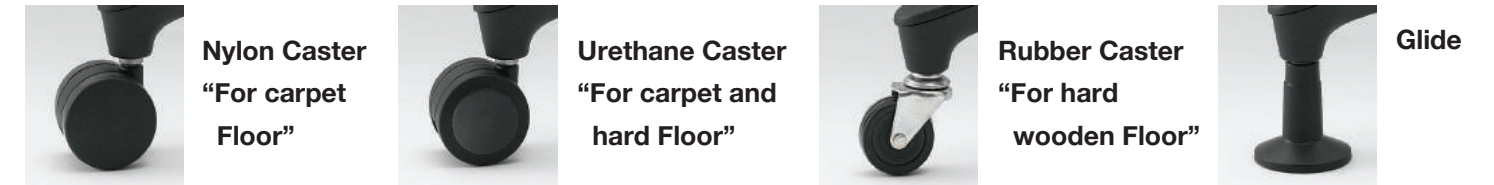

Replacement / Optional part

Replacement