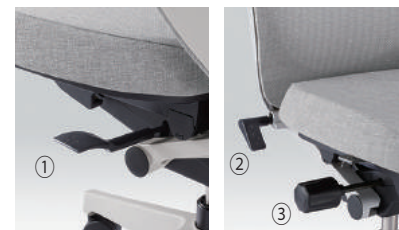

Chair Adjustment