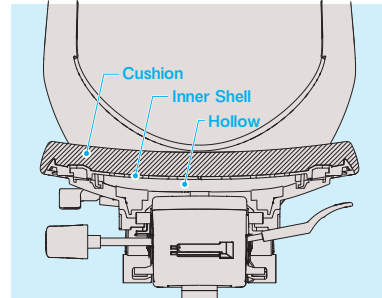

**Seat Depth Adjustment**

The seat can be adjusted to desired position with a stroke of 50mm (16.7mm pitch) by operation the lever.

**Flexible Bending Seat**

The inner shell, core material: polypropylene resin, of the seat has a number of slits so that the optimum location can flex freely depending on the seating load. It delivers a comfortable sitting to fit your body.