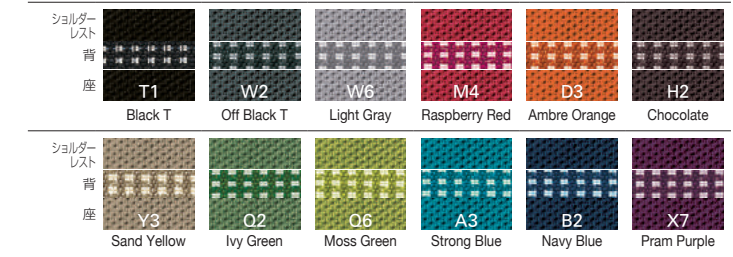

■Plain Mesh (Back: JB), (Seat: PG) Polyester 100%