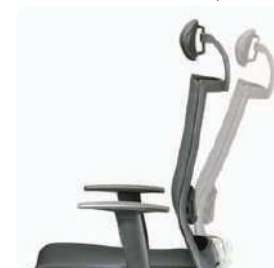

Height adjustable armrest to make your sure you get a good working sit postures.

Height adjustable lumbar support to give maximum support to your spine. Can be adjusted according to different postures.

Height adjustable lumbar support to give maximum support to your spine. Can be adjusted according to different postures.

Adjustable headrest to give a good support your neck or head and help you working throughout the day