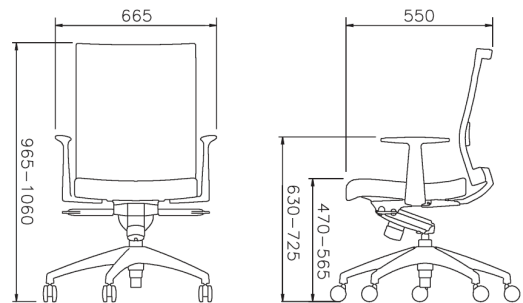

Synchronized tilting mechanism. Equipped also with anti-shock mechanism.

S3/SKIN

M-CI-S3307DN 400

DIMENSIONS

Width : 665mm
 Depth : 550mm
 Height : 1135 - 1230mm

DETAILS

- Nylon base
- Seat height adjustable
- Reclining & locking
- Adjustable armrest
- Height adjustable lumbar support
- Adjustable tilting tension
- Mesh backrest
- Fabric seatrest
- Adjustable headrest

DIMENSIONS

Width : 665mm
 Depth : 550mm
 Height : 965 - 1060mm

DETAILS

- Polished alumunium base
- Seat height adjustable
- Reclining & locking
- Adjustable armrest
- Height adjustable lumbar support
- Adjustable tilting tension
- Leather backrest
- Leather seatrest

Height adjustable lumbar support to give maximum support to your spine. Can be adjusted according to different postures.

Synchronized tilting mechanism. Equipped also with anti-shock mechanism.

S3/SKIN

M-CI-S3307PD 400

DIMENSIONS

Width : 665mm
Depth : 550mm
Height : 965 - 1060mm

DETAILS

- Polished alumunium base
- Seat height adjustable
- Reclining & locking
- Adjustable armrest
- Height adjustable lumbar support
- Adjustable tilting tension
- Mesh backrest
- Fabric seatrest