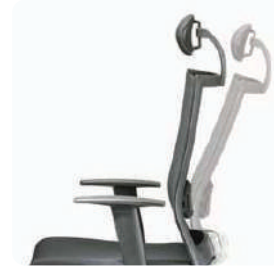

Height adjustable armrest to make your sure you get a good working sit postures.

Height adjustable lumbar support to give maximum support to your spine. Can be adjusted according to different postures.

DIMENSIONS

Width : 665mm
 Depth : 550mm
 Height : 965 - 1060mm

DETAILS

- Polished alumunium base
- Seat height adjustable
- Reclining & locking
- Adjustable armrest
- Height adjustable lumbar support
- Adjustable tilting tension
- Leather backrest
- Leather seatrest

Height adjustable lumbar support to give maximum support to your spine. Can be adjusted according to different postures.

Synchronized tilting mechanism. Equipped also with anti-shock mechanism.

S3/SKIN

M-CI-S3307PD 400

DIMENSIONS

Width : 665mm
Depth : 550mm
Height : 965 - 1060mm

DETAILS

- Polished alumunium base
- Seat height adjustable
- Reclining & locking
- Adjustable armrest
- Height adjustable lumbar support
- Adjustable tilting tension
- Mesh backrest
- Fabric seatrest