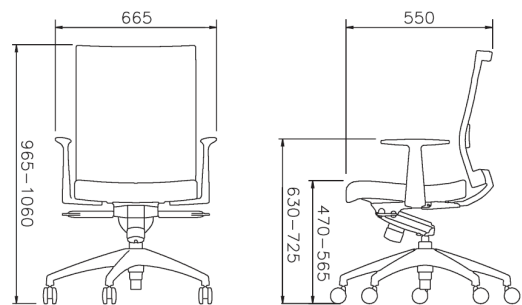

Synchronized tilting mechanism. Equipped also with anti-shock mechanism.

S3/SKIN

M-CI-S3307D 400

DIMENSIONS

Width : 665mm
Depth : 550mm
Height : 965 - 1060mm

DETAILS

- Nylon base
- Seat height adjustable
- Reclining & locking
- Adjustable armrest
- Height adjustable lumbar support
- Adjustable tilting tension
- Mesh backrest
- Fabric seatrest

Synchronized tilting mechanism. Equipped also with anti-shock mechanism.

S3/SKIN

M-CI-S3307DN 400

DIMENSIONS

Width : 665mm
 Depth : 550mm
 Height : 1135 - 1230mm

DETAILS

- Nylon base
- Seat height adjustable
- Reclining & locking
- Adjustable armrest
- Height adjustable lumbar support
- Adjustable tilting tension
- Mesh backrest
- Fabric seatrest
- Adjustable headrest

DIMENSIONS

Width : 665mm
 Depth : 550mm
 Height : 965 - 1060mm

DETAILS

- Polished alumunium base
- Seat height adjustable
- Reclining & locking
- Adjustable armrest
- Height adjustable lumbar support
- Adjustable tilting tension
- Leather backrest
- Leather seatrest

DIMENSIONS

Width : 665mm
Depth : 550mm
Height : 965 - 1060mm

DETAILS

- Polished alumunium base
- Seat height adjustable
- Reclining & locking
- Adjustable armrest
- Height adjustable lumbar support
- Adjustable tilting tension
- Mesh backrest
- Fabric seatrest