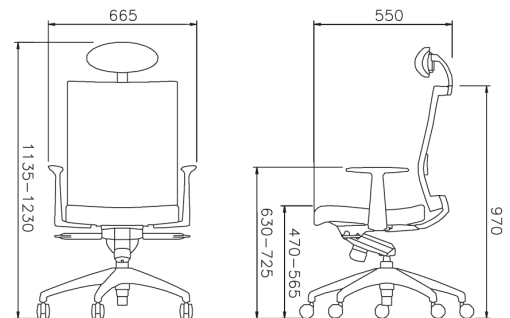

DIMENSIONS

Width : 665mm
 Depth : 550mm
 Height : 965 - 1060mm

DETAILS

- Polished alumunium base
- Seat height adjustable
- Reclining & locking
- Adjustable armrest
- Height adjustable lumbar support
- Adjustable tilting tension
- Leather backrest
- Leather seatrest

DIMENSIONS

Width : 665mm
Depth : 550mm
Height : 965 - 1060mm

DETAILS

- Polished alumunium base
- Seat height adjustable
- Reclining & locking
- Adjustable armrest
- Height adjustable lumbar support
- Adjustable tilting tension
- Mesh backrest
- Fabric seatrest

Synchronized tilting mechanism. Equipped also with anti-shock mechanism.

S3/SKIN

M-CI-S3307PDN 300

DIMENSIONS

Width : 665mm
 Depth : 550mm
 Height : 1135 - 1230mm

DETAILS

- Polished aluminium base
- Seat height adjustable
- Reclining & locking
- Adjustable armrest
- Height adjustable lumbar support
- Adjustable tilting tension
- Leather backrest
- Leather seatrest
- Adjustable headrest

Synchronized tilting mechanism. Equipped also with anti-shock mechanism.

S3/SKIN

M-CI-S3307PDN 400

DIMENSIONS

Width : 665mm
 Depth : 550mm
 Height : 1135 - 1230mm

DETAILS

- Polished aluminium base
- Seat height adjustable
- Reclining & locking
- Adjustable armrest
- Height adjustable lumbar support
- Adjustable tilting tension
- Mesh backrest
- Fabric seatrest
- Adjustable headrest