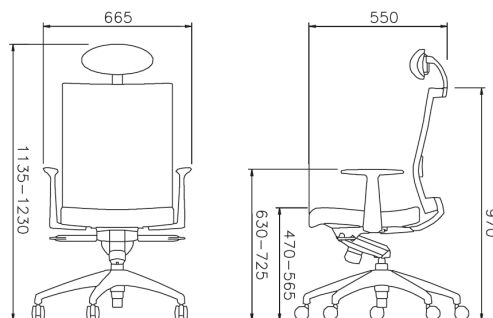

DIMENSIONS

Width : 665mm
 Depth : 550mm
 Height : 965 - 1060mm

DETAILS

- Polished alumunium base
- Seat height adjustable
- Reclining & locking
- Adjustable armrest
- Height adjustable lumbar support
- Adjustable tilting tension
- Leather backrest
- Leather seatrest

DIMENSIONS

Width : 665mm
Depth : 550mm
Height : 965 - 1060mm

DETAILS

- Polished alumunium base
- Seat height adjustable
- Reclining & locking
- Adjustable armrest
- Height adjustable lumbar support
- Adjustable tilting tension
- Mesh backrest
- Fabric seatrest

Height adjustable lumbar support to give maximum support to your spine. Can be adjusted according to different postures.

Adjustable headrest to give a good support your neck or head and help you working throughout the day

Synchronized tilting mechanism. Equipped also with anti-shock mechanism.

S3/SKIN

M-CI-S3307PDN 400

DIMENSIONS

Width : 665mm
 Depth : 550mm
 Height : 1135 - 1230mm

DETAILS

- Polished aluminium base
- Seat height adjustable
- Reclining & locking
- Adjustable armrest
- Height adjustable lumbar support
- Adjustable tilting tension
- Mesh backrest
- Fabric seatrest
- Adjustable headrest