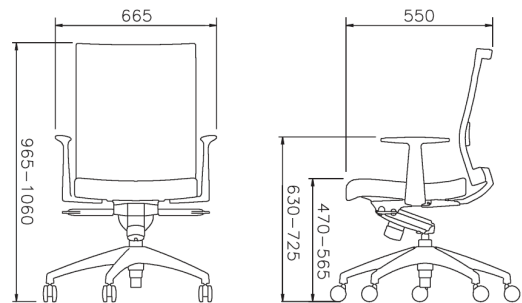

Synchronized tilting mechanism. Equipped also with anti-shock mechanism.

S3/SKIN

M-CI-S3307DN 400

DIMENSIONS

Width : 665mm
 Depth : 550mm
 Height : 1135 - 1230mm

DETAILS

- Nylon base
- Seat height adjustable
- Reclining & locking
- Adjustable armrest
- Height adjustable lumbar support
- Adjustable tilting tension
- Mesh backrest
- Fabric seatrest
- Adjustable headrest

Height adjustable lumbar support to give maximum support to your spine. Can be adjusted according to different postures.

Synchronized tilting mechanism. Equipped also with anti-shock mechanism.

S3/SKIN

M-CI-S3307PD 300

DIMENSIONS

Width : 665mm
 Depth : 550mm
 Height : 965 - 1060mm

DETAILS

- Polished alumunium base
- Seat height adjustable
- Reclining & locking
- Adjustable armrest
- Height adjustable lumbar support
- Adjustable tilting tension
- Leather backrest
- Leather seatrest

DIMENSIONS

Width : 665mm
Depth : 550mm
Height : 965 - 1060mm

DETAILS

- Polished alumunium base
- Seat height adjustable
- Reclining & locking
- Adjustable armrest
- Height adjustable lumbar support
- Adjustable tilting tension
- Mesh backrest
- Fabric seatrest