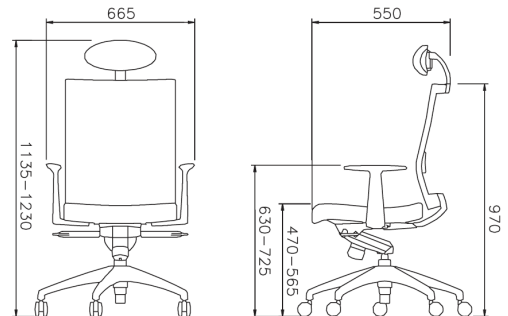

Synchronized tilting mechanism. Equipped also with anti-shock mechanism.

S3/SKIN

M-CI-S3307D 400

DIMENSIONS

Width : 665mm
Depth : 550mm
Height : 965 - 1060mm

DETAILS

- Nylon base
- Seat height adjustable
- Reclining & locking
- Adjustable armrest
- Height adjustable lumbar support
- Adjustable tilting tension
- Mesh backrest
- Fabric seatrest

Synchronized tilting mechanism. Equipped also with anti-shock mechanism.

S3/SKIN

M-CI-S3307DN 400

DIMENSIONS

Width : 665mm
 Depth : 550mm
 Height : 1135 - 1230mm

DETAILS

- Nylon base
- Seat height adjustable
- Reclining & locking
- Adjustable armrest
- Height adjustable lumbar support
- Adjustable tilting tension
- Mesh backrest
- Fabric seatrest
- Adjustable headrest

DIMENSIONS

Width : 665mm
 Depth : 550mm
 Height : 965 - 1060mm

DETAILS

- Polished alumunium base
- Seat height adjustable
- Reclining & locking
- Adjustable armrest
- Height adjustable lumbar support
- Adjustable tilting tension
- Leather backrest
- Leather seatrest

DIMENSIONS

Width : 665mm
Depth : 550mm
Height : 965 - 1060mm

DETAILS

- Polished alumunium base
- Seat height adjustable
- Reclining & locking
- Adjustable armrest
- Height adjustable lumbar support
- Adjustable tilting tension
- Mesh backrest
- Fabric seatrest