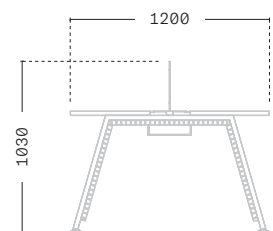

SATTU

2 PEOPLE

DIMENSIONS

Width : 1200mm

Depth : 1200mm

Height : 730mm

DETAILS

- Table top made of 24mm MDF with CPL Lamination
- Leg metal pipe square 60x30mm + cable tray finish powder coating
- 5mm acrylic screen
- Centre track from aluminium extrusion
- Metal horizontal/ vertical cable channel

DIMENSIONS

Width : 2400mm

Depth : 1200mm

Height : 730mm

DETAILS

- Table top made of 24mm MDF with CPL Lamination
- Leg metal pipe square 60x30mm + cable tray finish powder coating
- 5mm acrylic screen
- Centre track from aluminium extrusion
- Metal horizontal/ vertical cable channel

DIMENSIONS

Width : 3600mm

Depth : 1200mm

Height : 730mm

DETAILS

- Table top made of 24mm MDF with CPL Lamination
- Leg metal pipe square 60x30mm + cable tray finish powder coating
- 5mm acrylic screen
- Centre track from aluminium extrusion
- Metal horizontal/ vertical cable channel

Width : 4800mm

Depth : 1200mm

Height : 730mm

DETAILS

- Table top made of 24mm MDF with CPL Lamination
- Leg metal pipe square 60x30mm + cable tray finish powder coating
- 5mm acrylic screen
- Centre track from aluminium extrusion
- Metal horizontal/ vertical cable channel