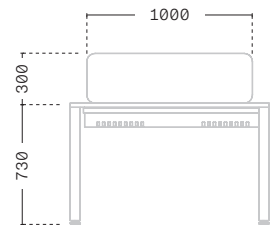

SATTU

2 PEOPLE

DIMENSIONS

Width : 1200mm

Depth : 1200mm

Height : 730mm

DETAILS

- Table top made of 24mm MDF with CPL Lamination
- Leg metal pipe square 60x30mm + cable tray finish powder coating
- 5mm acrylic screen
- Centre track from aluminium extrusion
- Metal horizontal/ vertical cable channel

DIMENSIONS

Width : 2400mm

Depth : 1200mm

Height : 730mm

DETAILS

- Table top made of 24mm MDF with CPL Lamination
- Leg metal pipe square 60x30mm + cable tray finish powder coating
- 5mm acrylic screen
- Centre track from aluminium extrusion
- Metal horizontal/ vertical cable channel

DIMENSIONS

Width : 3600mm

Depth : 1200mm

Height : 730mm

DETAILS

- Table top made of 24mm MDF with CPL Lamination
- Leg metal pipe square 60x30mm + cable tray finish powder coating
- 5mm acrylic screen
- Centre track from aluminium extrusion
- Metal horizontal/ vertical cable channel

Width : 4800mm

Depth : 1200mm

Height : 730mm

DETAILS

- Table top made of 24mm MDF with CPL Lamination
- Leg metal pipe square 60x30mm + cable tray finish powder coating
- 5mm acrylic screen
- Centre track from aluminium extrusion
- Metal horizontal/ vertical cable channel